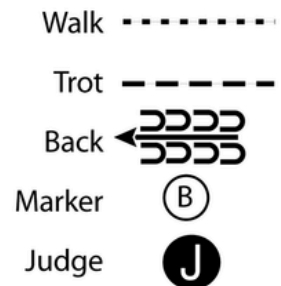

1. At A back 4 steps and perform a 180 degree turn
2. Trot to and around B and continue to C
3. Stop at C
4. Back around C
5. Perform a 90 degree turn
6. Walk to judge and set up for inspection
7. When dismissed perform a 270 degree turn and trot straight away from the judge

[S/3-1]

Pattern Provided by:

SMART RANCH

ALL-IN-ONE show

HOBBY Showmanship at Halter Youth, Pidilidi

Show Date: 05/07-06-2026

www.HorseShowPatterns.com

www.HorseShowPatterns.com

1. Trot from A to Judge.
2. Stop, perform a 360 degree turn and set up for inspection.
3. When dismissed trot half way to B, break to the walk and walk to B.
4. Stop at B, perform a 180 degree turn,
5. Back up approximately one horse length