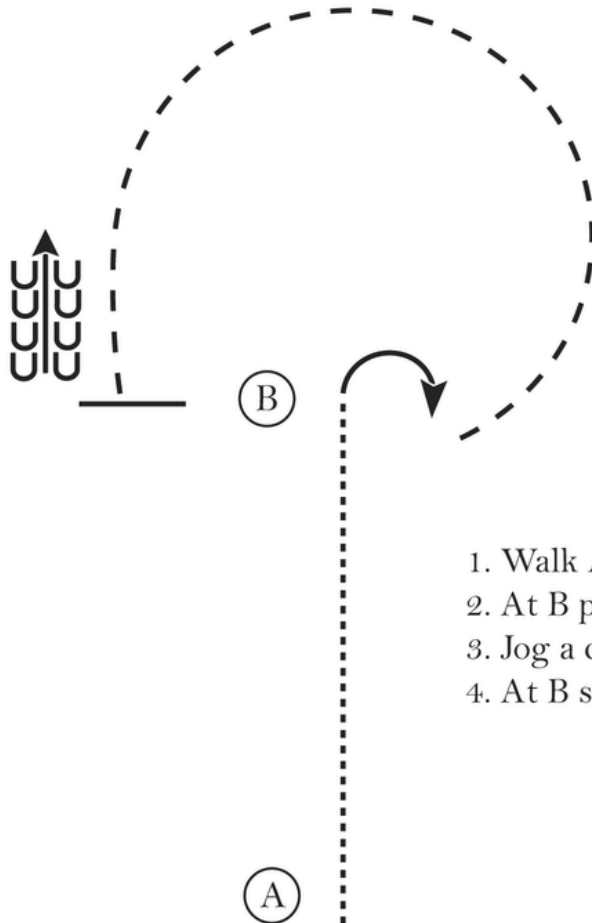

SMART RANCH

ALL-IN-ONE show

HOBBY Western Horsemanship Walk/ Trot

Show Date: 05/07-06-2026

www.HorseShowPatterns.com

www.HorseShowPatterns.com

1. Walk A to B
2. At B perform a 90 degree turn to the right
3. Jog a circle around B
4. At B stop and back 4 steps

Být připraven u kuželu A

1. Krok A-B
2. Zastavit u B, obrat o 90° vpravo
3. Klus - kruh kolem B
4. Zastavit u B a zacouvat 4 kroky

Walk	.....
Jog	-----
Extended Jog	-----
Lope	—————
Leg Yield	|||||
Lead Change	↘
Back	← ← ←
Marker	⊙
Sidepass	←- - - - ->

[WH/WT-7]

Pattern Provided by: