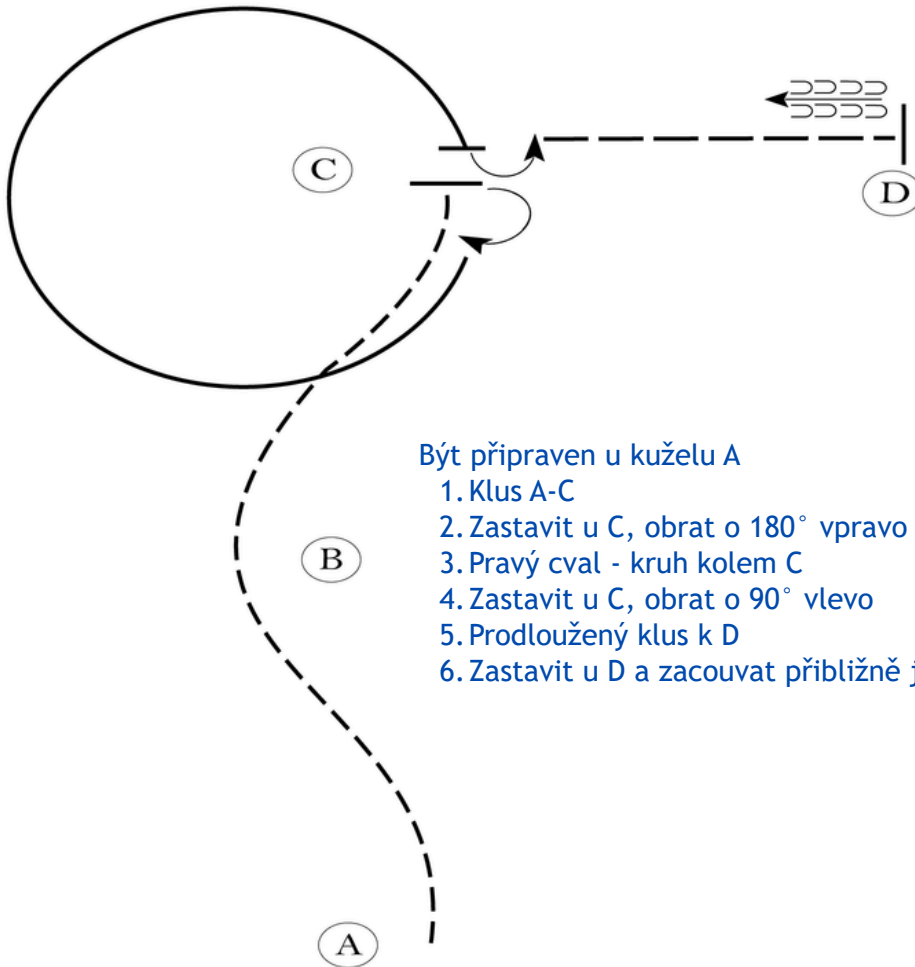

SMART RANCH

ALL-IN-ONE show

AQHA+APHA+WRC Western Horsemanship

Youth / Amateur

Show Date: 05/07-06-2026

www.HorseShowPatterns.com

www.HorseShowPatterns.com

1. Jog A to C.
2. Stop at C and perform a 180 degree turn to the right
3. Lope a circle around C on the right lead.
4. Stop at C and perform a 90 degree turn to the left.
5. Extended jog to D.
6. Stop at D and back approximately one horse length.

Walk	-----
Jog	-----
Extended Jog	-----
Lope	-----
Lead Change	
Back	
Marker	

Follow the instructions of your ring steward.

[WH/1-1]

Pattern Provided by: