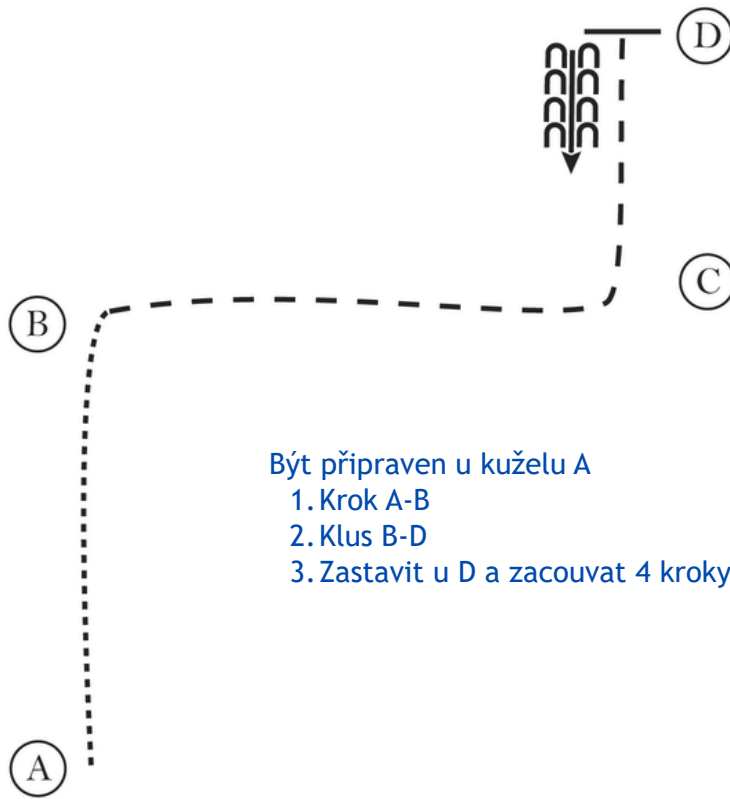

SMART RANCH

ALL-IN-ONE show

WRC Western Horsemanship Pidilidi

Show Date: 05/07-06-2026

1. Walk A to B
2. At B jog to D
3. At D stop and back 4 steps.

Být připraven u kuželu A
1. Krok A-B
2. Klus B-D
3. Zastavit u D a zacouvat 4 kroky

Walk	.....
Jog	-----
Extended Jog	-----
Lope	—————
Leg Yield	|||||
Lead Change	↘
Back	←←←←
Marker	(B)
Sidepass	←←←←

[WH/WT-2]

Pattern Provided by:

www.HorseShowPatterns.com

www.HorseShowPatterns.com