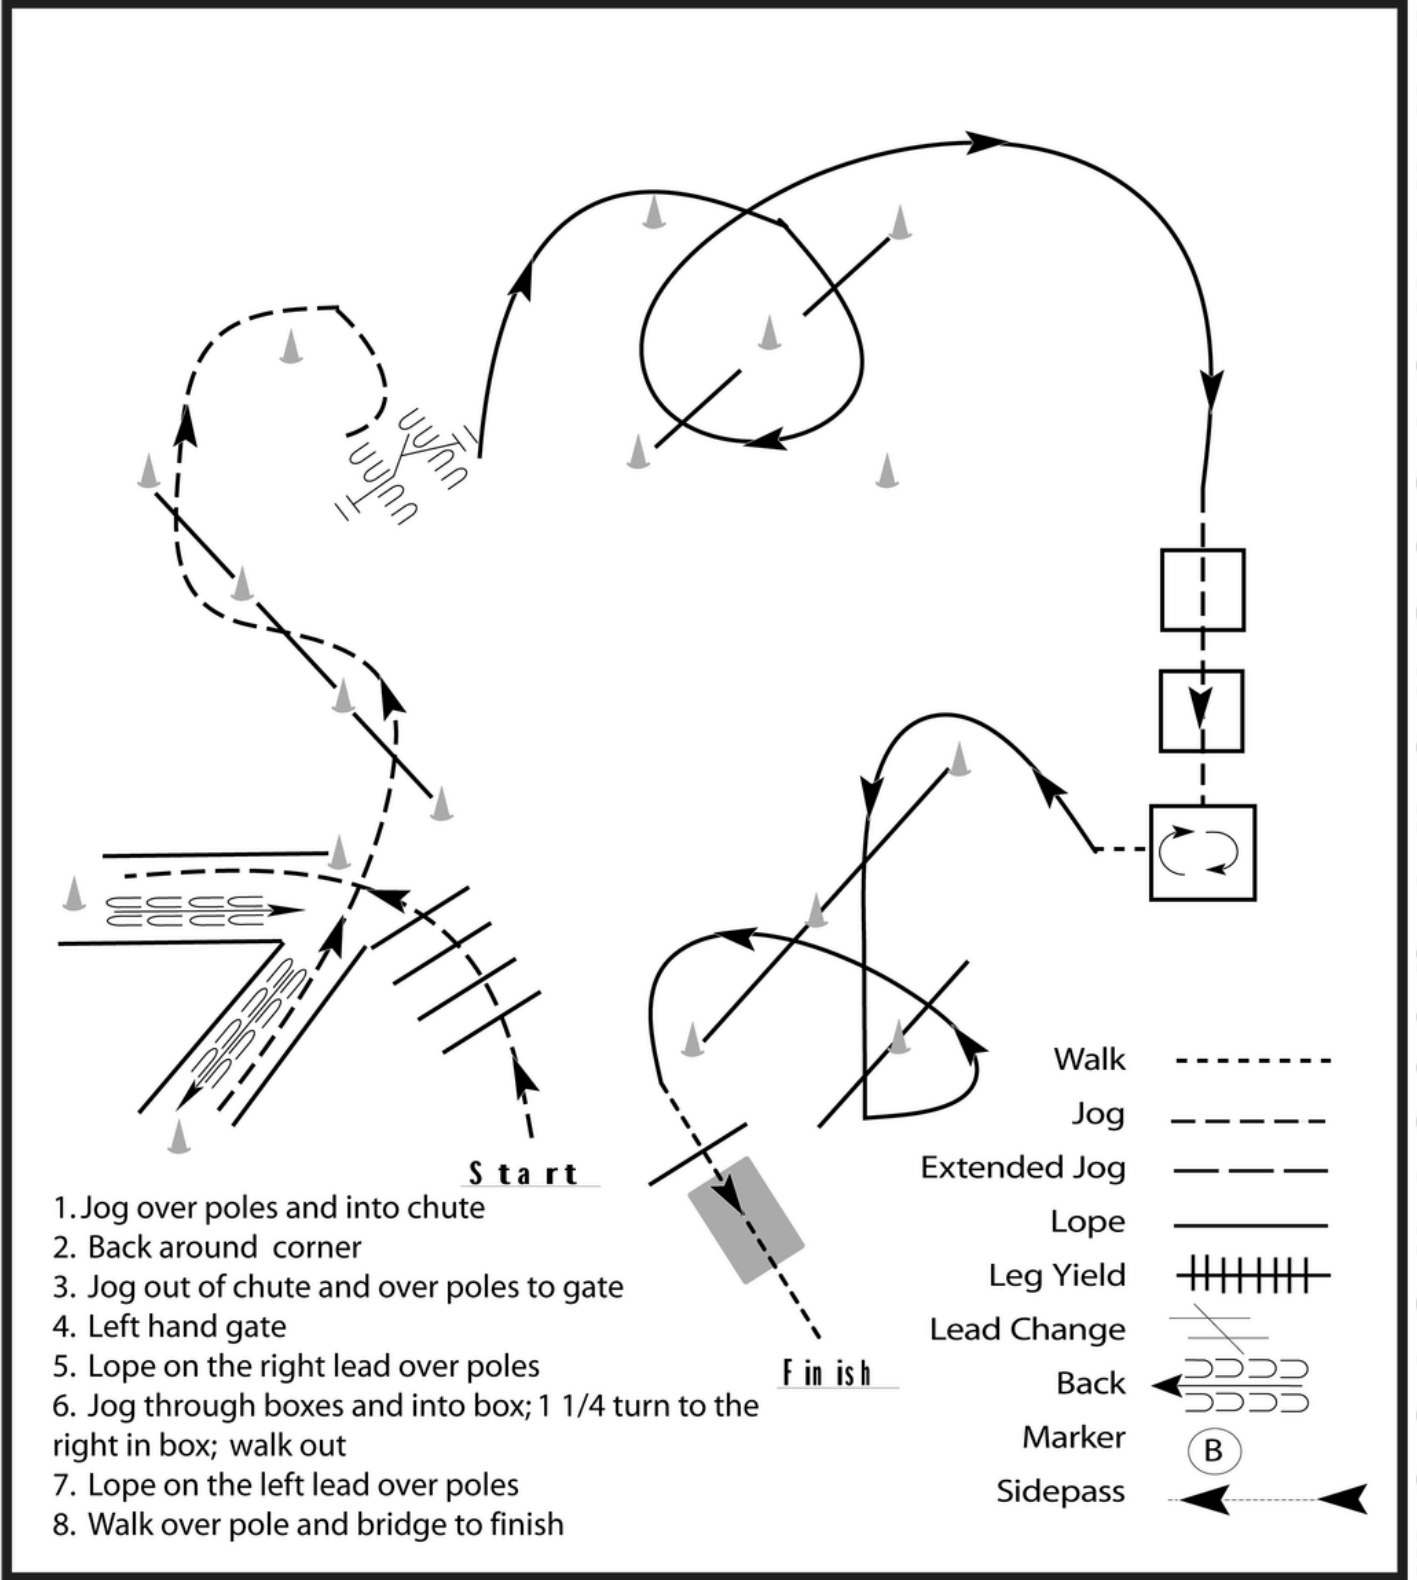

[T/3-15]

ALL-IN-ONE show

AQHA+APHA+WRC Trail Amateur + WRC Trail Junior

SMART RANCH

Show Date: 05/07-06-2026

www.HorseShowPatterns.com

www.HorseShowPatterns.com

1. Jog over poles and into chute
2. Back around corner
3. Jog out of chute and over poles to gate
4. Left hand gate
5. Lope on the right lead over poles
6. Jog through boxes and into box; 1 1/4 turn to the right in box; walk out
7. Lope on the left lead over poles
8. Walk over pole and bridge to finish