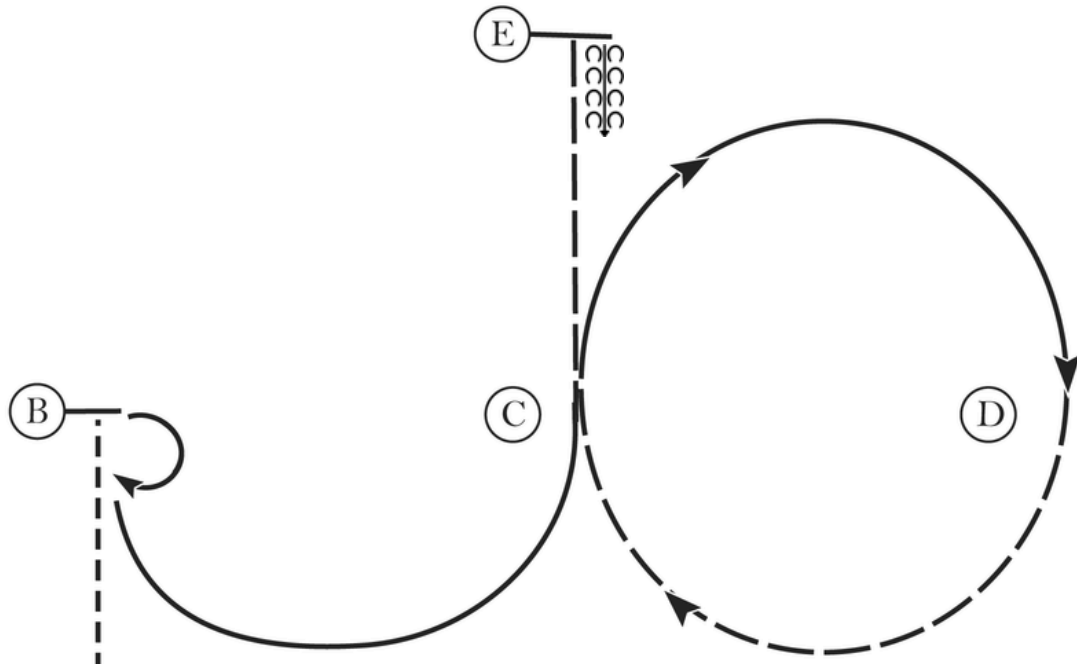

1. Walk from A to B.
2. At B trot over poles to C.
3. At C extended trot to D.
4. Lope right lead up arena and close circle to center and change to left lead.
5. Lope to right side of cone E and stop; back 8 to 10 feet.
6. Two (2) spins to the left.
7. 2¼ spins to the right.

SMART RANCH

ALL-IN-ONE show

WRC Western Horsemanship Open

Show Date: 05/07-06-2026

www.HorseShowPatterns.com

www.HorseShowPatterns.com

Být připraven u kuželu A

1. Klus A-B
2. Zastavit u B, obrat o 180° vpravo
3. Pravý cval - půl kruh k C
4. Pokračovat v pravém cvalu u C - půl kruh k D
5. Prodloužený klus u D - půl kruh k C a pokračovat k E
6. Zastavit u E a zacouvat