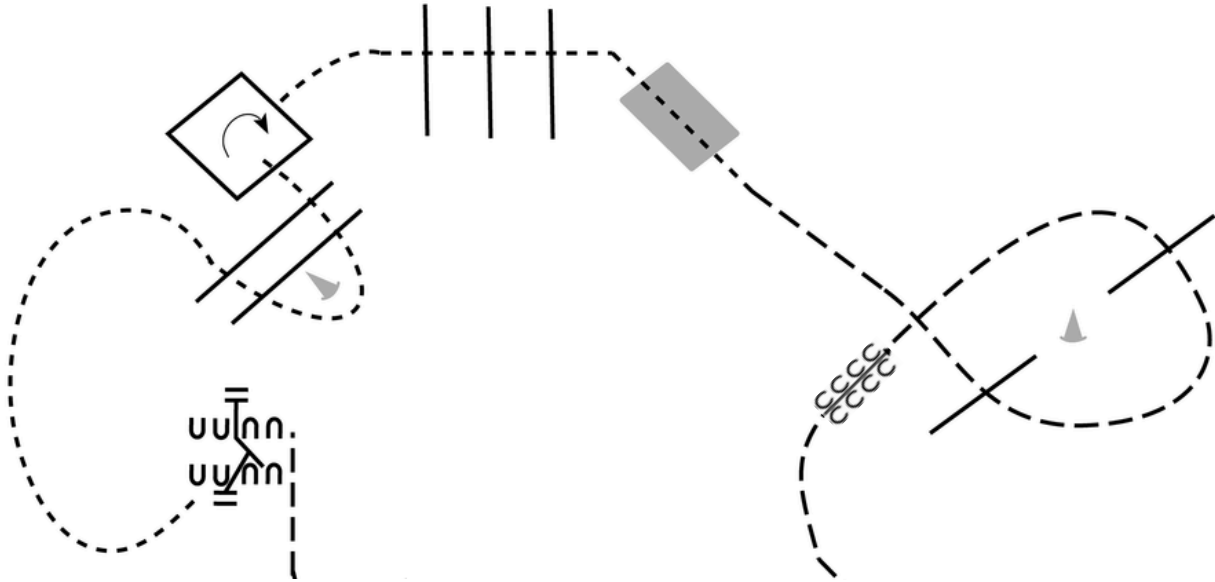

[T/1-5]

SMART RANCH

ALL-IN-ONE show

Trail Pidilidi

Show Date: 05/07-06-2026

www.HorseShowPatterns.com

www.HorseShowPatterns.com

1. Left hand gate
 2. Walk over poles and into box
 3. 1/4 turn to the right in the box
 4. Walk over poles and over bridge
 5. Walk over poles
 6. Stop and back up one horse length
- Walk to finish