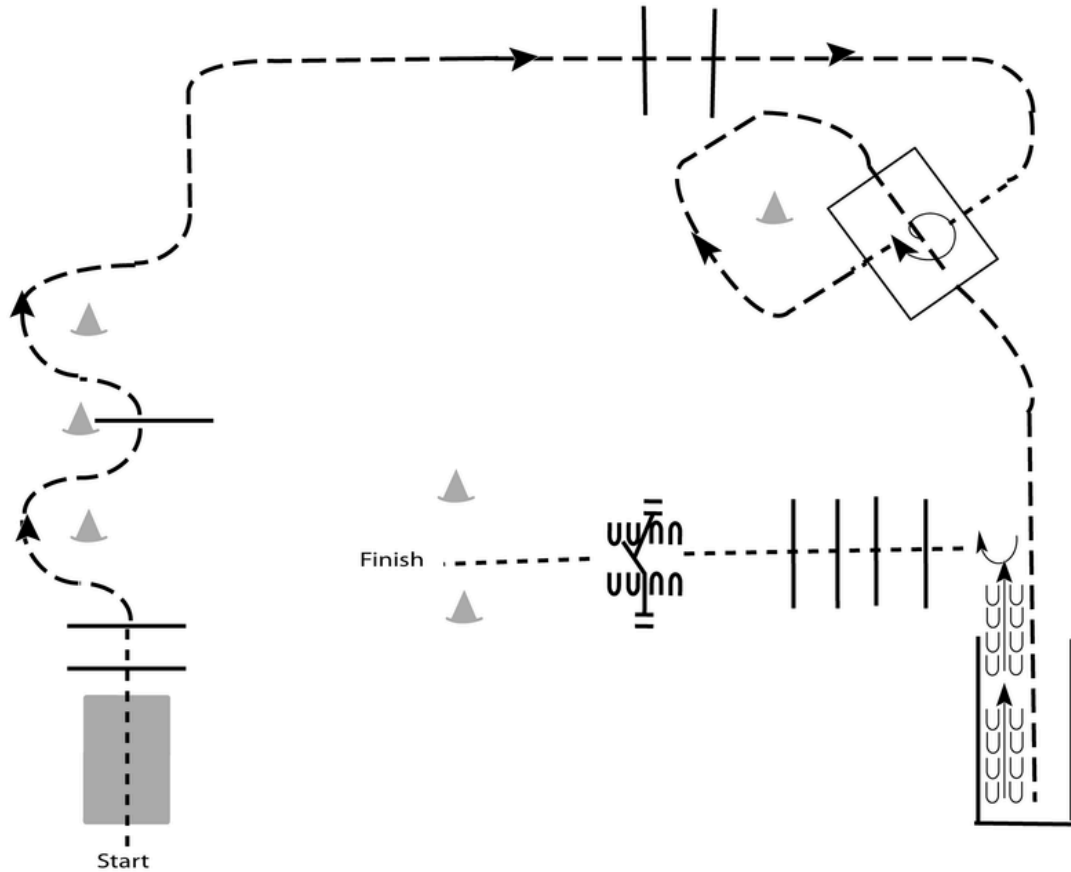

[T/1-5]

SMART RANCH

ALL-IN-ONE show

HOBBY In Hand Trail Open / Youth

Show Date: 05/07-06-2026

www.HorseShowPatterns.com

www.HorseShowPatterns.com

1. Walk over bridge and over poles.
2. Jog through serpentine and over pole.
3. Continue to jog over poles.
4. Break to a walk and walk into box. Turn a full turn to the right and walk out of box.
5. Jog through box and into chute
6. Back out of chute
7. Turn 90 degrees and walk over poles to gate
8. Work gate and walk to finish