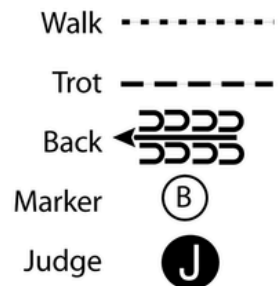

Walk - - - - -

Trot - - - - -

Back ← [Back 4 steps symbol]

Marker (B)

Judge (J)

[S/2-1]

Pattern Provided by:

SMART RANCH

ALL-IN-ONE show

WRC Showmanship at Halter Open

Show Date: 05/07-06-2026

www.HorseShowPatterns.com

www.HorseShowPatterns.com

- Být připraven u kuželu A
1. Zacouvat 4 kroky, obrat o 180°
 2. Klus kolem B a pokračovat k C
 3. Zastavit u C
 4. Zacouvat kolem C
 5. Obrat o 90°
 6. Krok k rozhodčímu, set up, inspekce
 7. Obrat o 270°, odchod klusem

1. At A back 4 steps and perform a 180 degree turn
2. Trot to and around B and continue to C
3. Stop at C
4. Back around C
5. Perform a 90 degree turn
6. Walk to judge and set up for inspection
7. When dismissed perform a 270 degree turn and trot straight away from the judge