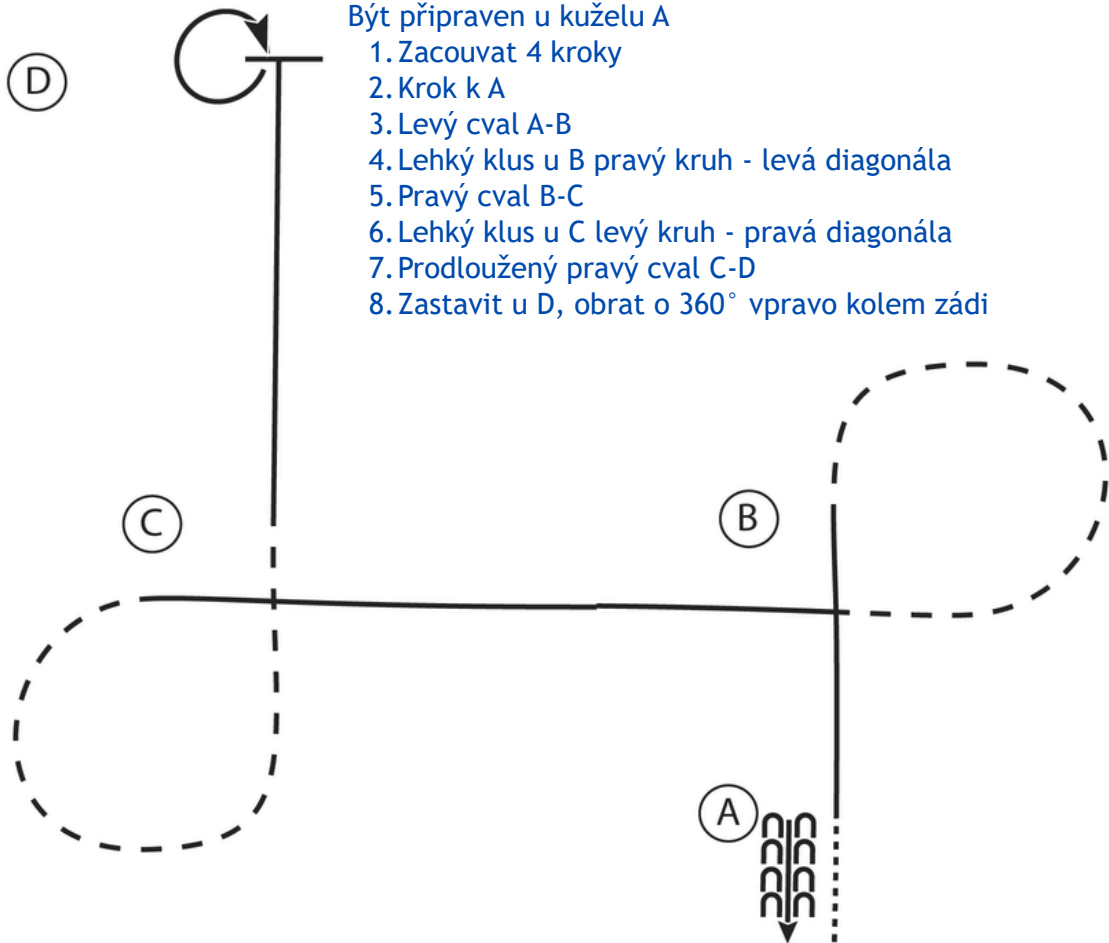

SMART RANCH

ALL-IN-ONE show

WRC Hunt Seat Equitation OPEN

Show Date: 05/07-06-2026

www.HorseShowPatterns.com

www.HorseShowPatterns.com

1. Být připraven u kuželu A
1. Zacouvat 4 kroky
  2. Krok k A
  3. Levý cval A-B
  4. Lehký klus u B pravý kruh - levá diagonála
  5. Pravý cval B-C
  6. Lehký klus u C levý kruh - pravá diagonála
  7. Prodloužený pravý cval C-D
  8. Zastavit u D, obrat o 360° vpravo kolem zádi

1. At A back 4 steps
2. Walk to A
3. Canter on the left lead A to B
4. At B posting trot circle to the right on the left diagonal
5. At B canter on the right lead to C
6. At C posting trot circle to the left on the right diagonal
7. At C extended canter to D on the right lead
8. Stop at D and perform a 360 degree turn to the right on the hindquarter

Walk	.....
Trot	-----
Extended Trot	-----
Canter	—————
Leg Yield	|||||
Lead Change	↗↘
Back	←←←←
Marker	Ⓚ
Sidepass	←←←←

[HSE/3-2]

Pattern Provided by: