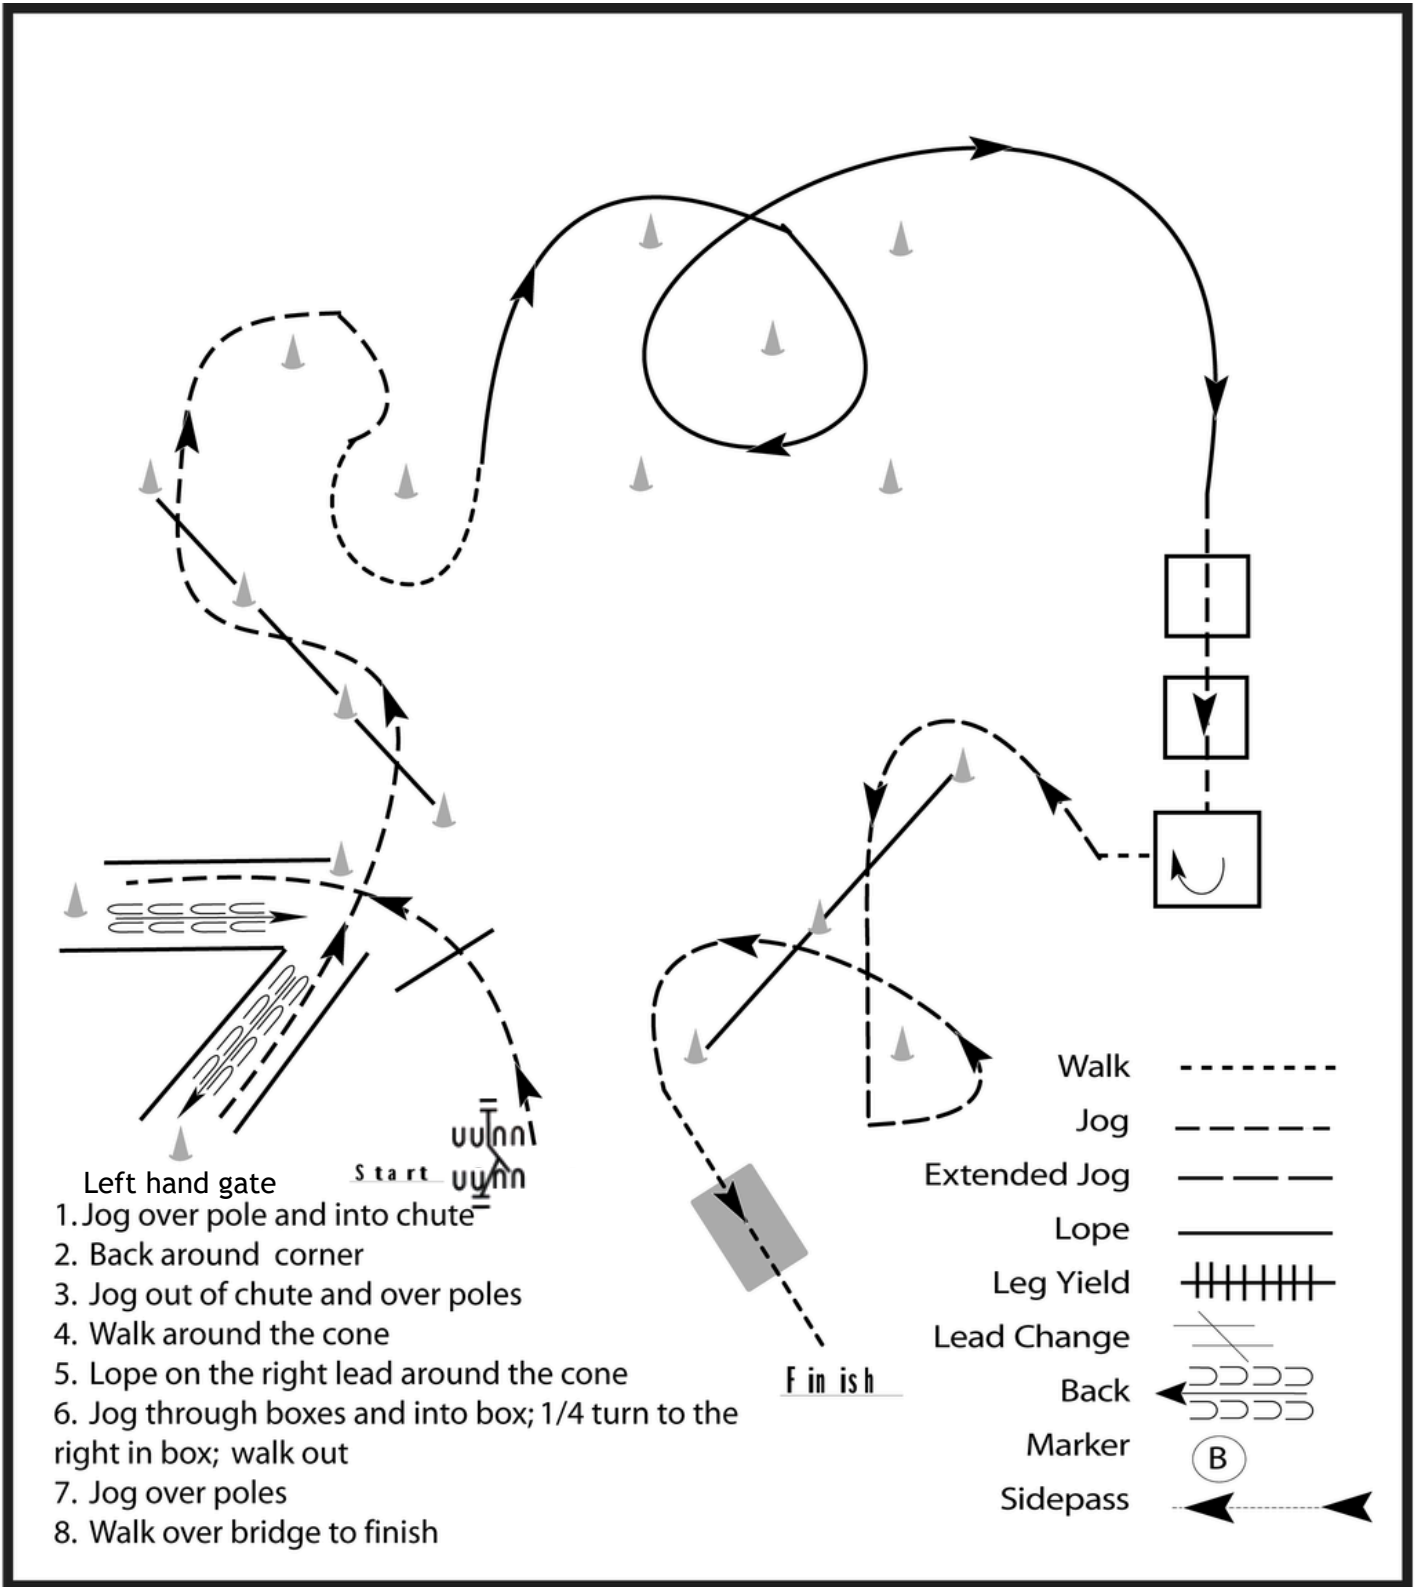

[T/2-15]

SMART RANCH

ALL-IN-ONE show

AQHA+APHA+WRC Trail Youth

Show Date: 05/07-06-2026

www.HorseShowPatterns.com

www.HorseShowPatterns.com

- Left hand gate Start
1. Jog over pole and into chute
 2. Back around corner
 3. Jog out of chute and over poles
 4. Walk around the cone
 5. Lope on the right lead around the cone
 6. Jog through boxes and into box; 1/4 turn to the right in box; walk out
 7. Jog over poles
 8. Walk over bridge to finish
- Finish