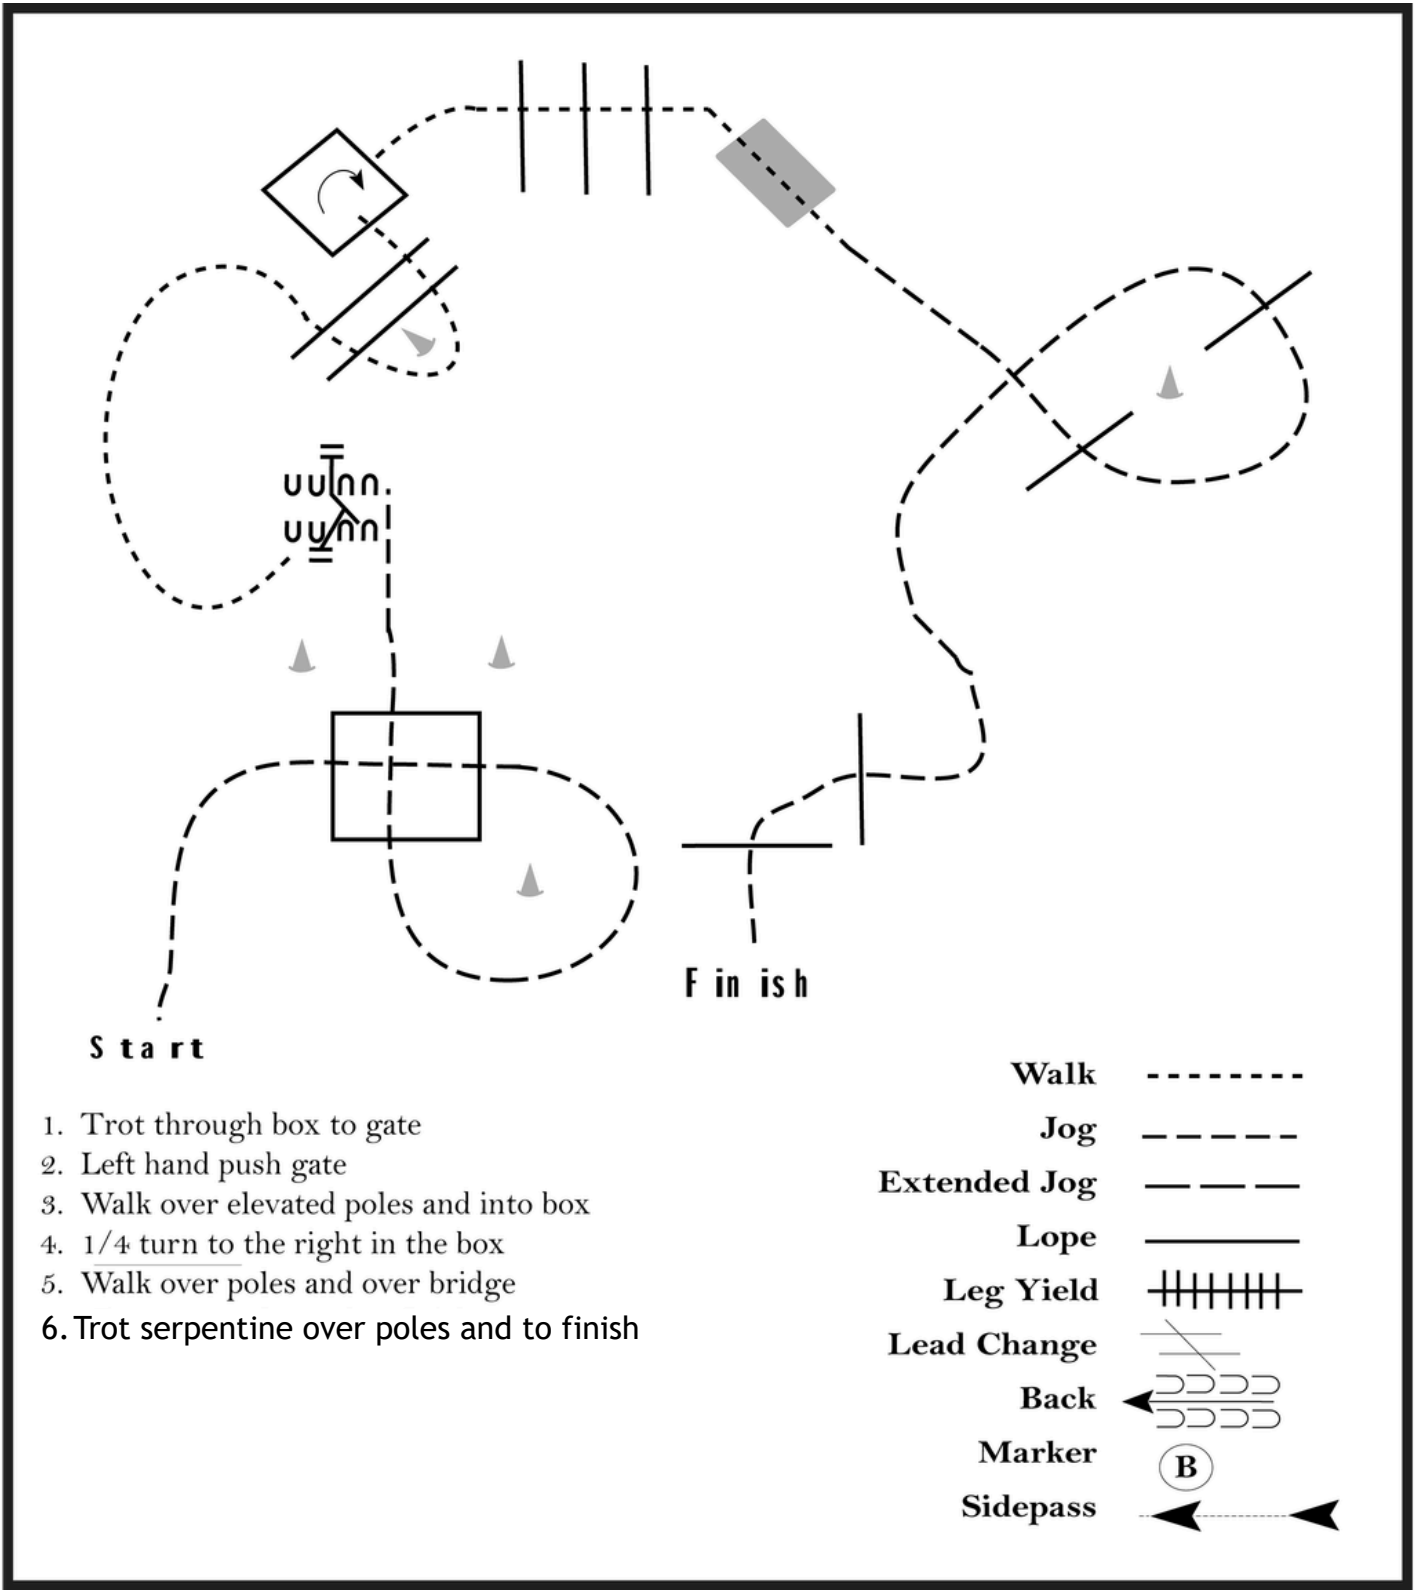

[T/1-5]

ALL-IN-ONE show

AQHA+APHA+WRC In Hand Trail Open / Amateur

SMART RANCH

Show Date: 05/07-06-2026

www.HorseShowPatterns.com

www.HorseShowPatterns.com

Start