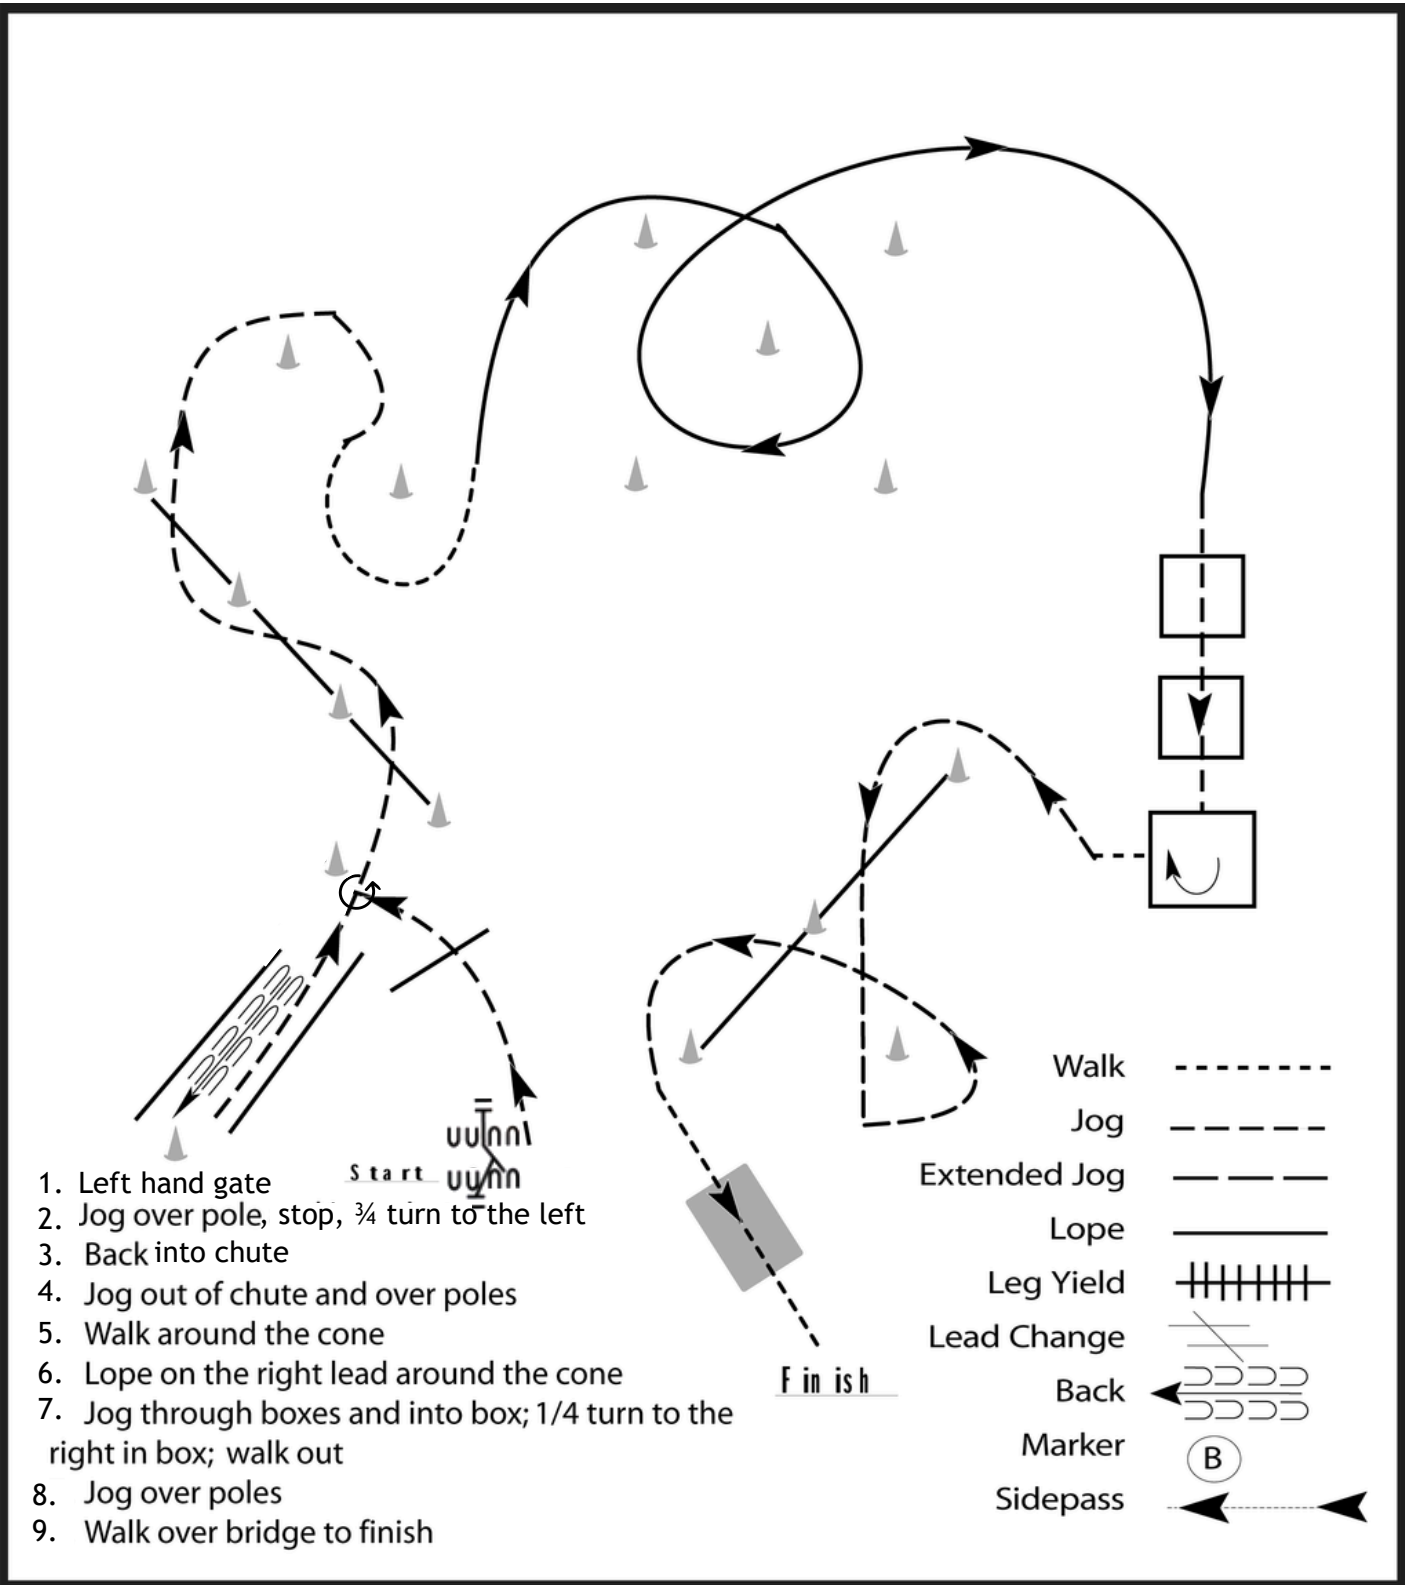

[T/1-15]

SMART RANCH

ALL-IN-ONE show

HOBBY Trail Open + Youth

Show Date: 05/07-06-2026

www.HorseShowPatterns.com

www.HorseShowPatterns.com

1. Left hand gate
2. Jog over pole, stop, 3/4 turn to the left
3. Back into chute
4. Jog out of chute and over poles
5. Walk around the cone
6. Lope on the right lead around the cone
7. Jog through boxes and into box; 1/4 turn to the right in box; walk out
8. Jog over poles
9. Walk over bridge to finish