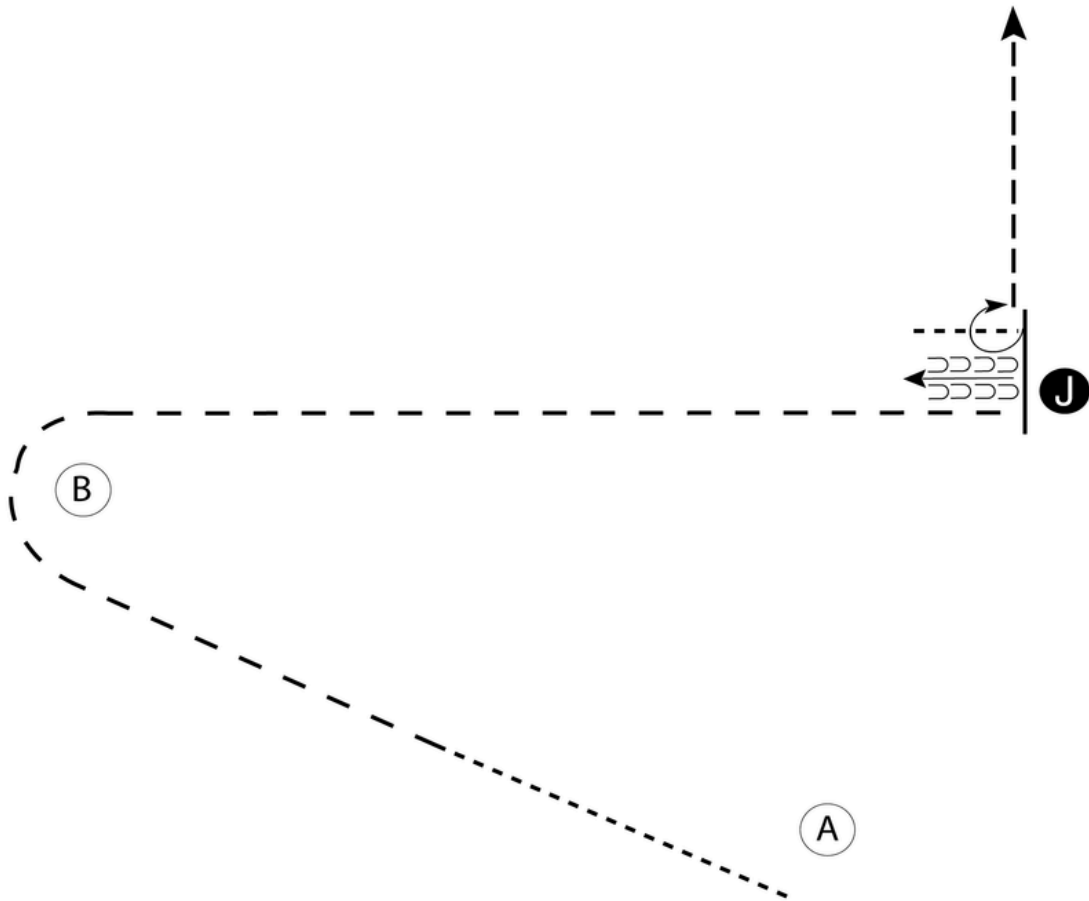

Open	# 8
------	-----

SMART RANCH

ALL-IN-ONE show

AQHA+APHA+WRC Showmanship at Halter Youth

Show Date: 05/07-06-2026

www.HorseShowPatterns.com

www.HorseShowPatterns.com

1. Begin at A. Walk halfway to B
2. Trot to and around B to the Judge
3. Stop and back one horse length
4. Walk to the Judge and set up for inspection
5. When dismissed perform a 270 degree turn and trot to the line-up